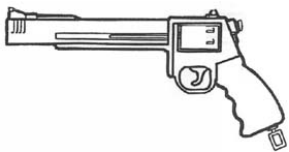

Constitutional Arms CA-PMM	
Type : Very heavy revolver Accuracy : 0 Availability : Rare Concealability : Jacket Magazine : 6 Rate of fire : 1	Cartridge : 12 mm (4D6+1) Reliability : very reliable Range : 50 meters Cost : 525 eb Description : Protect & Serve Length : 27 cm Country : USA