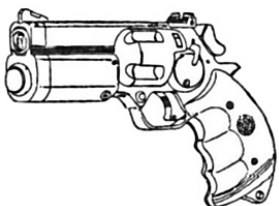

Smith & Wesson Coldsnap	
Type : Heavy revolver Accuracy : +1 Availability : Common Concealability : Jacket Magazine : 6 Rate of fire : 2	Cartridge : .357M (3D6+2) Reliability : very reliable Range : 50 meters Cost : 420 eb Description : Datafortress 2020 Length : 18 cm Country : USA
Another fine revolver from Smith and Wesson, very stylish with clean lines and hard hitting enough to serve all your needs.