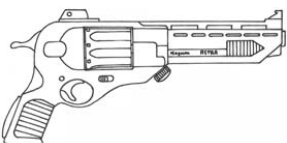

Astra Magnum	
Type : Heavy revolver	Cartridge : .44M (4D6)
Accuracy : +2	Reliability : standard
Availability : Common	Range : 50 meters
Concealability : Jacket	Cost : 600 eb
Magazine : 6	Length : 32 cm
Rate of fire : 1	Country : Spain