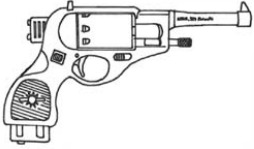

Nova Arms Stallone	
Type : Heavy revolver Accuracy : +1 Availability : Poor Concealability : Jacket Magazine : 6 Rate of fire : 2	Cartridge : .357P (4D6) Reliability : very reliable Range : 60 meters Cost : 1000 eb Description : Solo of Fortune 2 Length : 25 cm Country : USA
The smaller model in the Nova Plasmatic Pistols Collection. The battery, which provides the energy for 100 shots costs 200$.