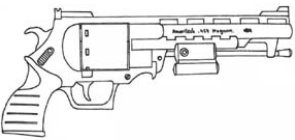

Constitutional Arms 454 Magnum	
Type : Very heavy revolver Accuracy : +1 Availability : Rare Concealability : Pocket Magazine : 5 Rate of fire : 2	Cartridge : .454 (4D6+3) Reliability : very reliable Range : 50 meters Cost : 1000 eb Description : Interface Issue 1 Length : 30 cm Country : USA