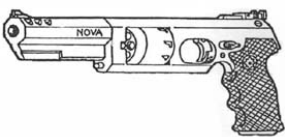

Nova Arms Citygun	
Type : Heavy revolver Accuracy : +1 Availability : Poor Concealability : Jacket Magazine : 7 Rate of fire : 1	Cartridge : 11 mm (3D6) Reliability : very reliable Range : 50 meters Cost : 460 eb Description : Chrome 2 Length : 33 cm Country : USA