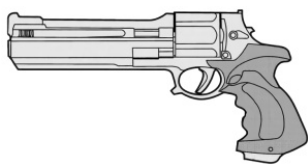

Mateba Ithaqua	
Type : Very heavy revolver	Cartridge : .454 (4D6+3)
Accuracy : +2	Reliability : very reliable
Availability : Poor	Range : 50 meters
Concealability : Jacket	Cost : 1530 eb
Magazine : 6	Description : Cyberpunk 2021
Rate of fire : 1	Length : 23 cm
	Country : Italy
The heavy and much newer version of the Model 207. The barrel had to be lengthened in order to keep the same accuracy.